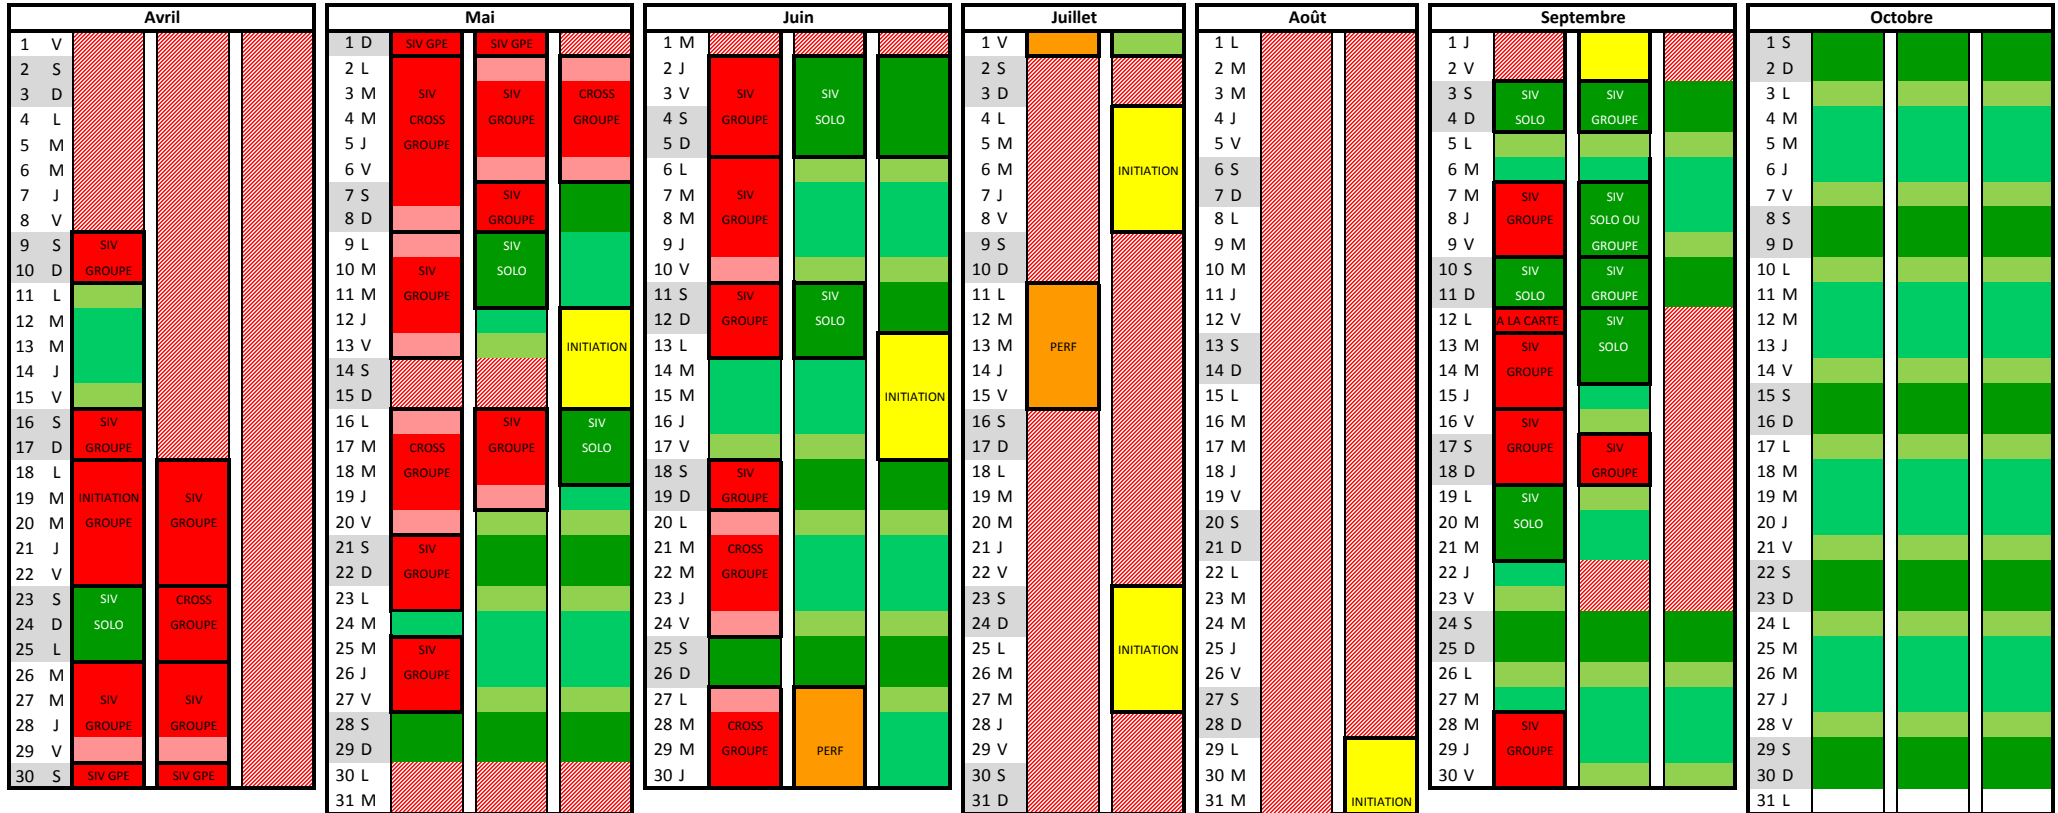

PLANNING STAGES FLYEO 2011

DIPONIBILITES WEEK-END: STAGES SIV/ CROSS/ VOLTIGE, SOLO OU GROUPE
Week-end availabilities: SIV / Cross courses for groups or individuals

DIPONIBILITES SEMAINE: STAGES SIV/ CROSS/ VOLTIGE, SOLO OU GROUPE - STAGES INITIATION GROUPE
Week-end availabilities: SIV / Cross courses for groups or individuals - Initiation courses for groups

JOUR DE RESERVE STAGE SEMAINE
Additional day in case of bad weather for week courses

STAGE INITIATION SOLO
Initiation course for individuals

STAGE PERFECTIONNEMENT SOLO
Improvement course for individuals